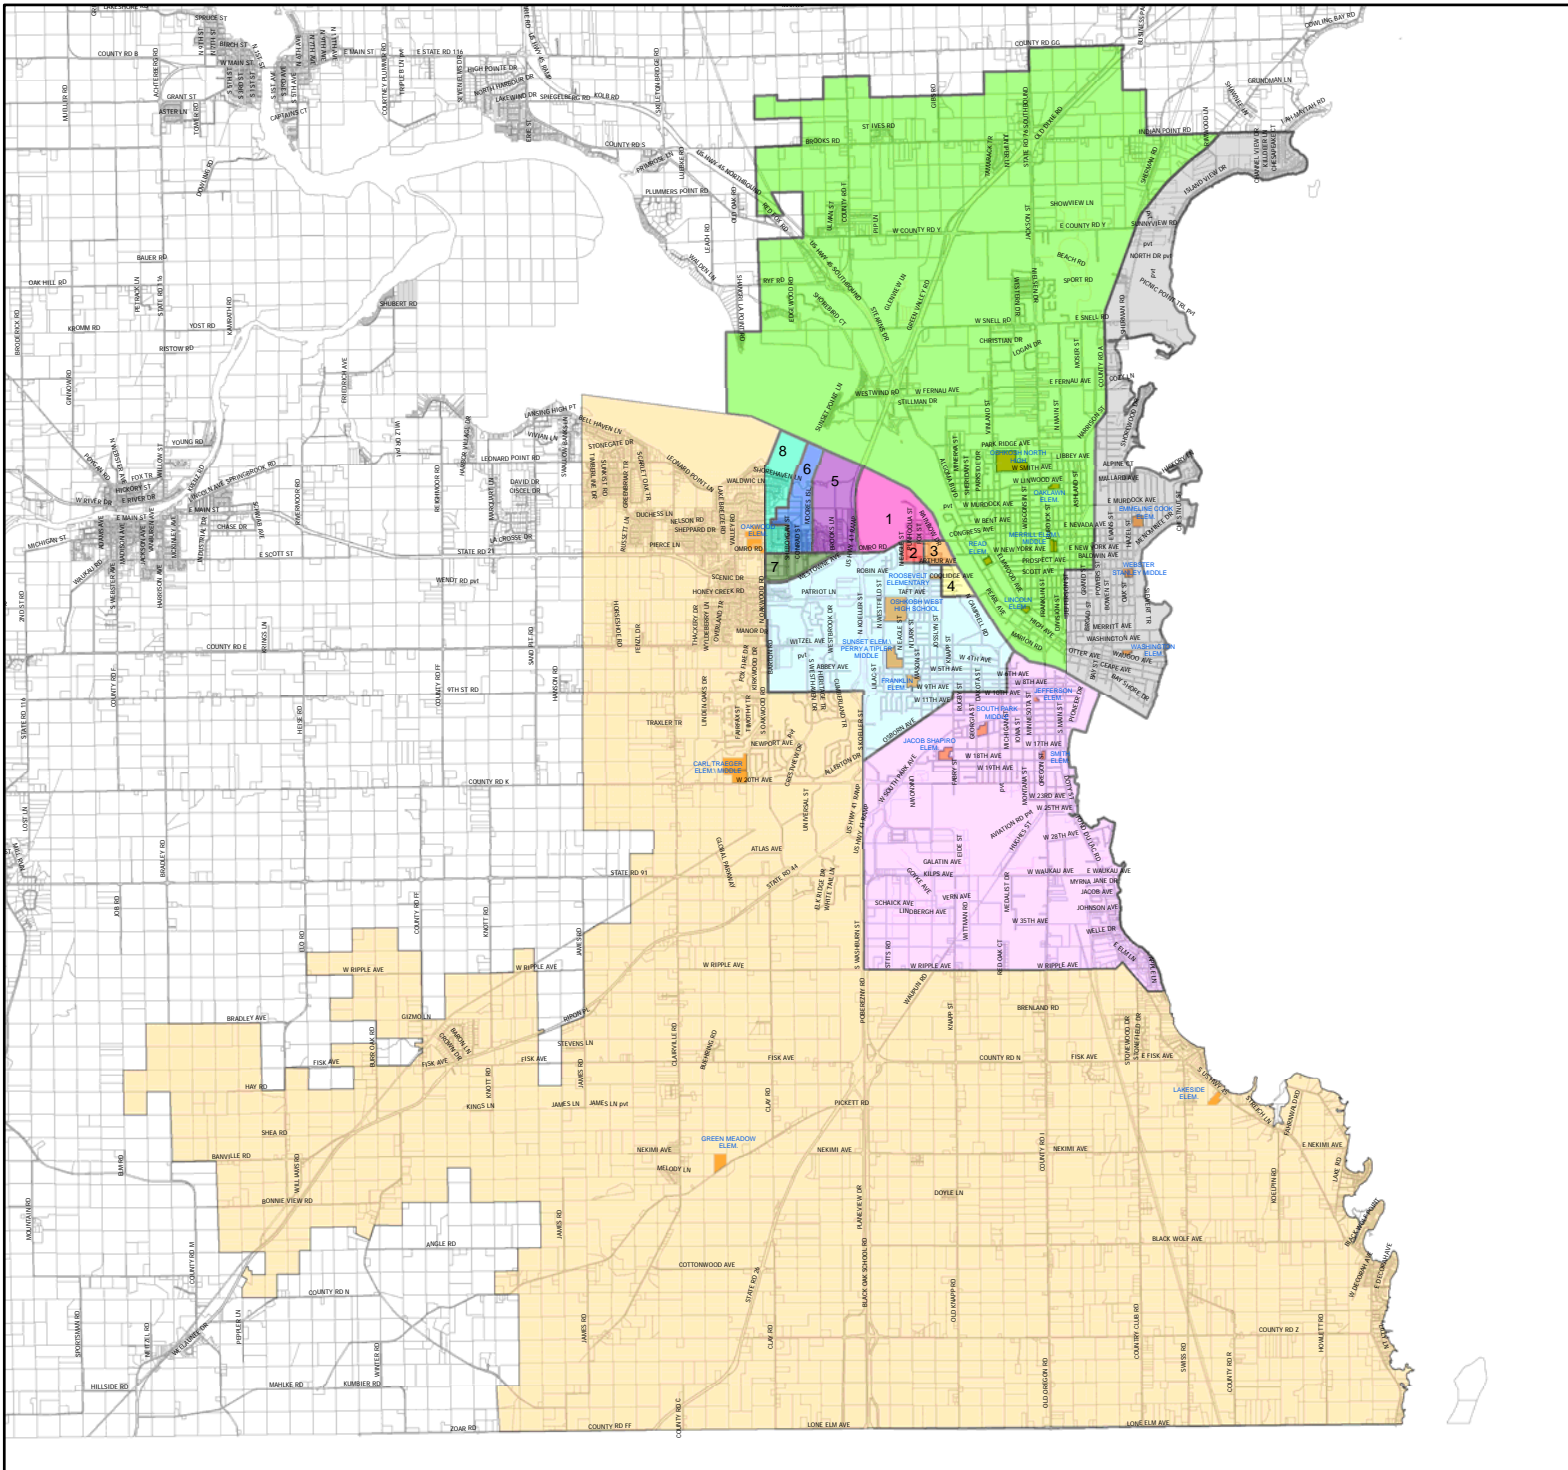

OSHKOSH SCHOOL DISTRICT  
Intermediate Schools  
Sections 1-8

Legend

- Districts**
- Merrill
  - Webster
  - South Park
  - Tipler
  - Traeger

Martenson & Eisele, Inc.

1377 Midway Road, Menasha, WI 54952  
 P (920) 731-0381 F (920) 733-8578  
 www.martenson-eisele.com  
 info@martenson-eisele.com

Planning  
 Environmental  
 Surveying  
 Engineering  
 Architecture